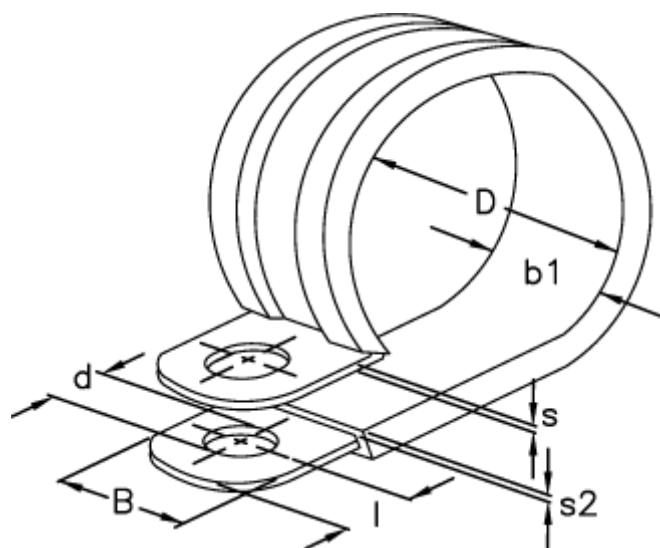

Article number: 029457112039

Description: Norma pipe retaining clip
RLGU 1. 39/12 W1

Measures

b1	= 15.0
d	= 6.4
Diameter D	= 39
l	= 6
s	= 0.8
s2	= 1.2
Width B	= 12